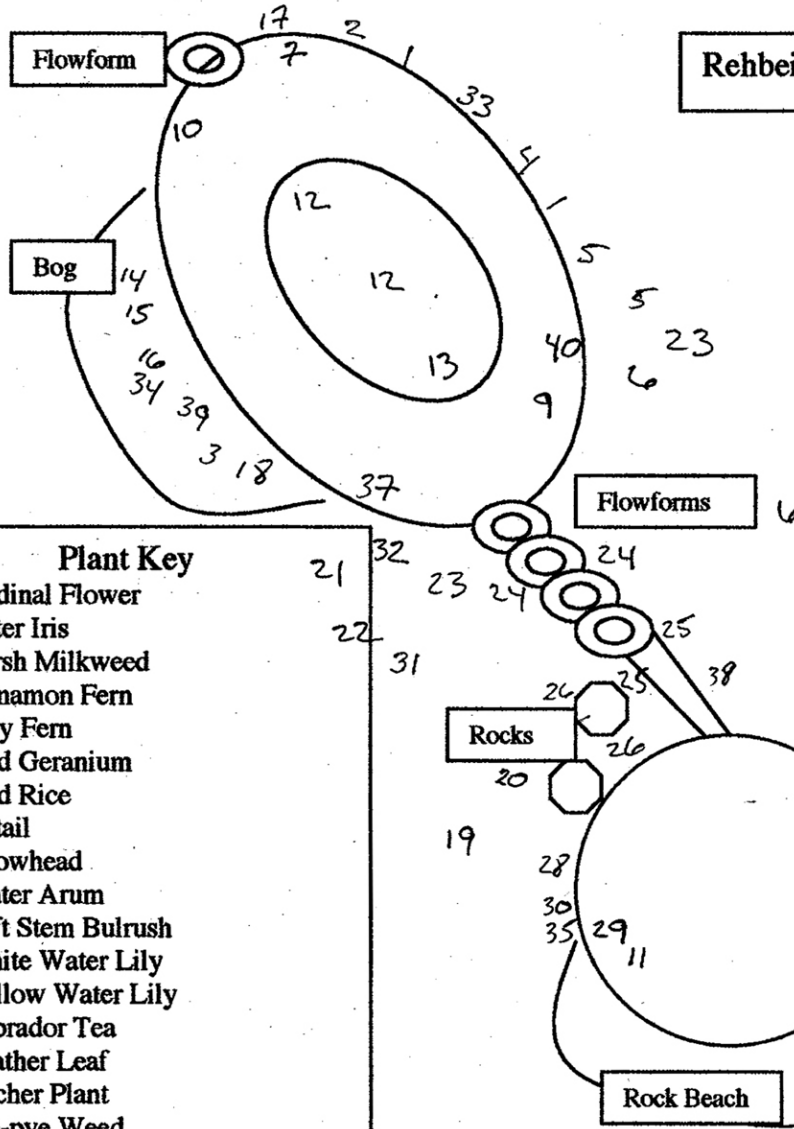

Top Pond

Rehbein Water Garden Site Map

Plant Key

- 1 - Cardinal Flower
- 2 - Water Iris
- 3 - Marsh Milkweed
- 4 - Cinnamon Fern
- 5 - Lady Fern
- 6 - Wild Geranium
- 7 - Wild Rice
- 8 - Cattail
- 9 - Arrowhead
- 10 - Water Arum
- 11 - Soft Stem Bulrush
- 12 - White Water Lily
- 13 - Yellow Water Lily
- 14 - Labrador Tea
- 15 - Leather Leaf
- 16 - Pitcher Plant
- 17 - Joe-pye Weed
- 18 - Turtlehead
- 19 - Blue Vervain
- 20 - Butterfly Milkweed
- 21 - Maximillian Sunflower
- 22 - New England Aster
- 23 - Black-eyed Susan
- 24 - Pussytoes
- 25 - Columbine
- 26 - Harebells
- 27 - Needlerush
- 28 - Bottlebrush Sedge
- 29 - Marsh Marigold
- 30 - Woolgrass
- 31 - Grass leaved Goldenrod
- 32 - Blue-eyed Grass
- 33 - Interrupted Fern
- 34 - Bog Rosemary
- 35 - Juncus brevicaulis
- 36 - Soft stem Bulrush
- 37 - Marsh smartweed
- 38 - Long leaved Bluets
- 39 - Cotton Grass
- 40 - Green Rush
- Floating Plants - Bladderwort
- Duckweed

2, 28, 35